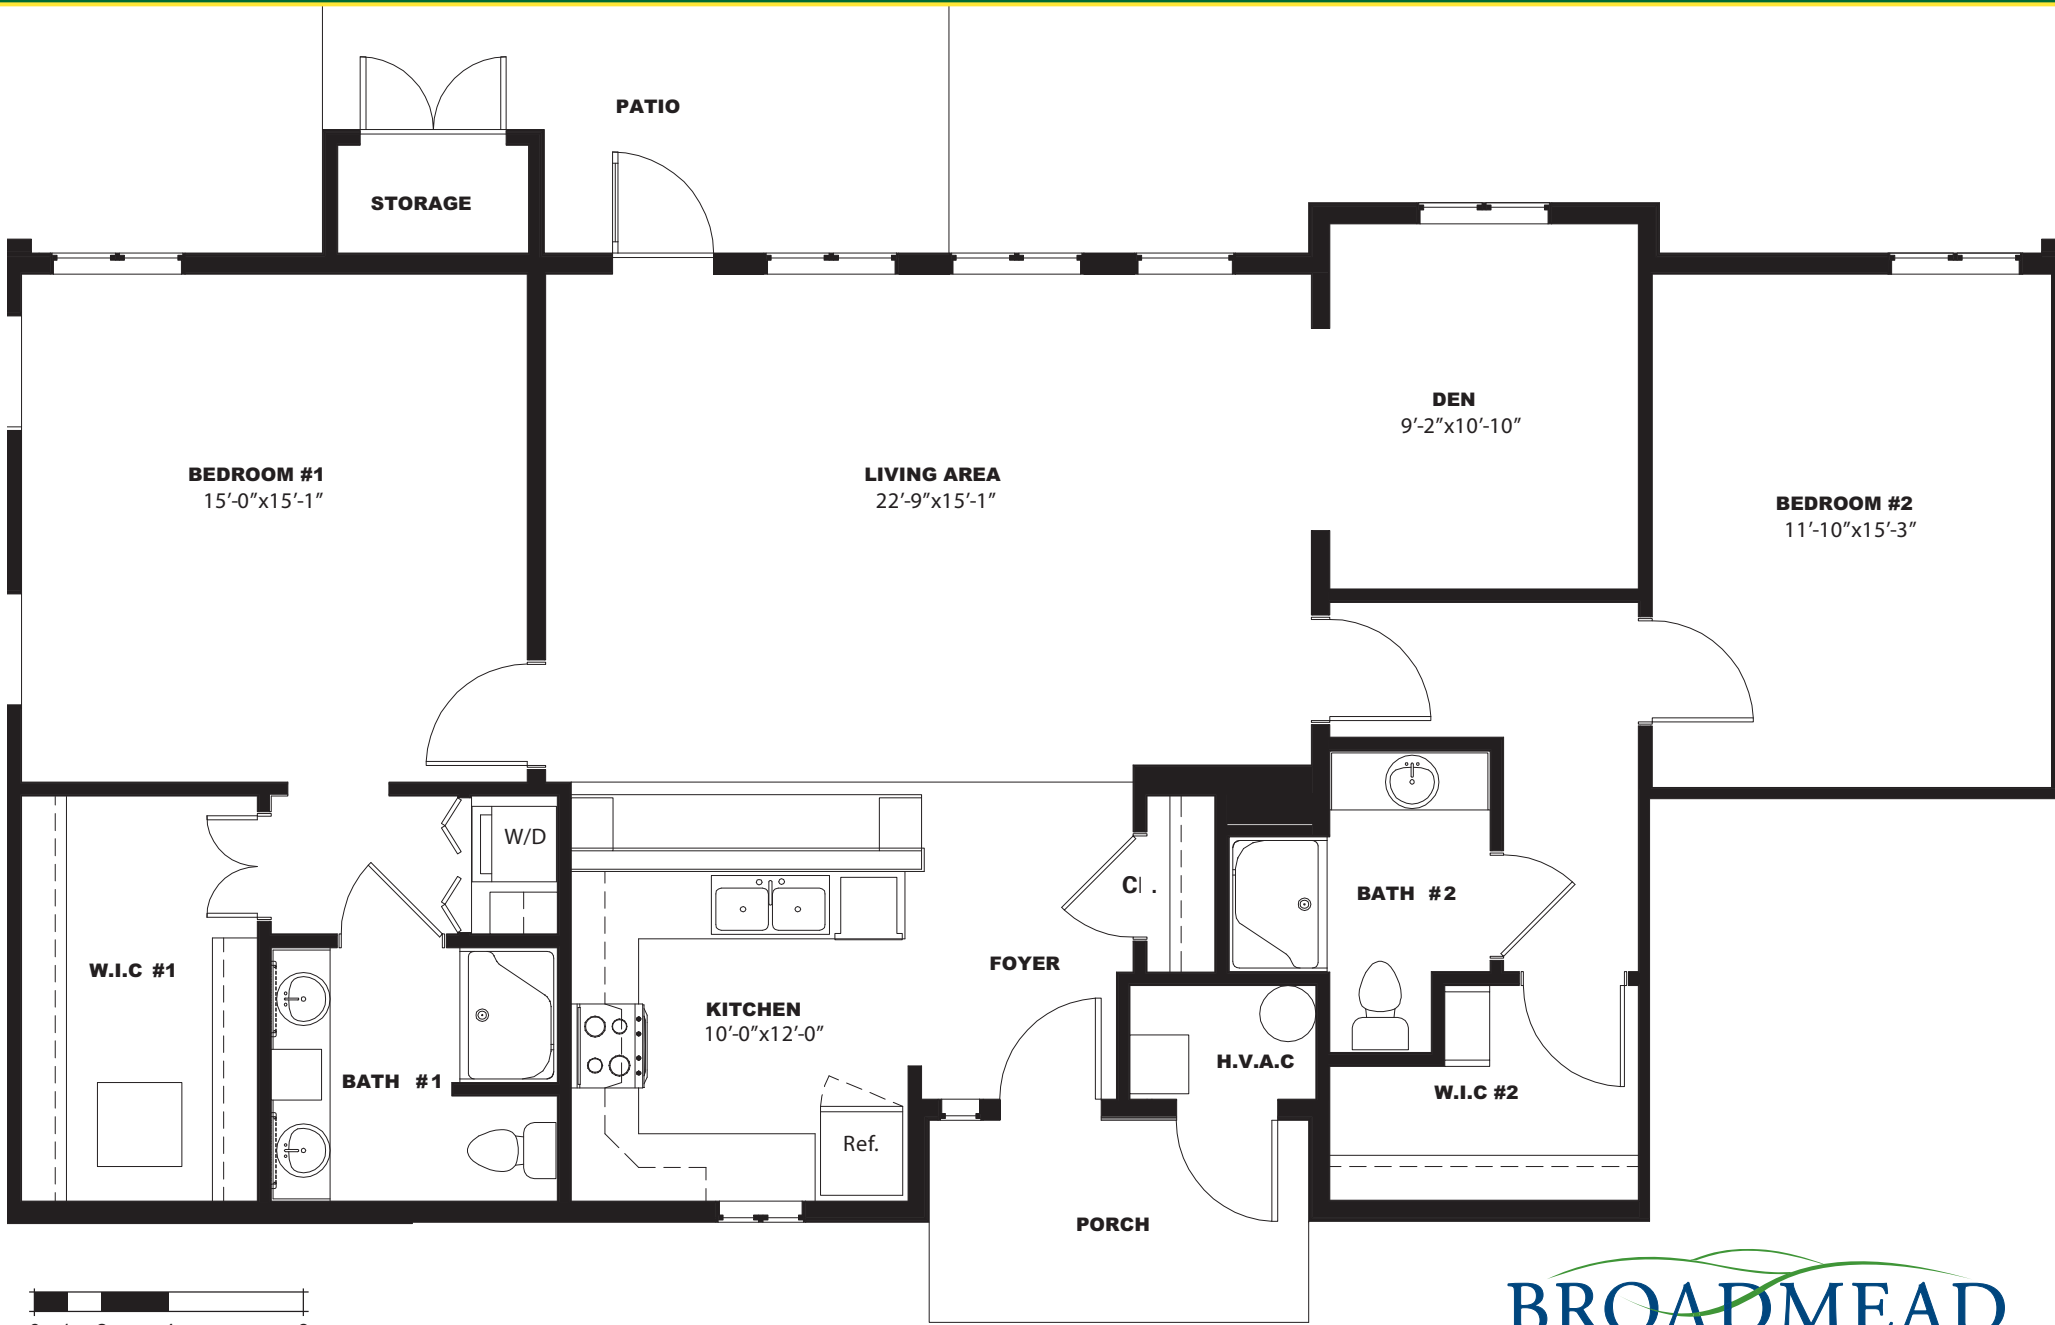

# The Wakefield

Two-Bedroom Den • 1,484 square feet

**BROADMEAD**  
A Dynamic Lifestyle Community™

13801 York Road • Cockeysville, MD 21030 • 443-578-8008 • Broadmead.org  
Final dimensions and configurations may vary, based on topographical variances.