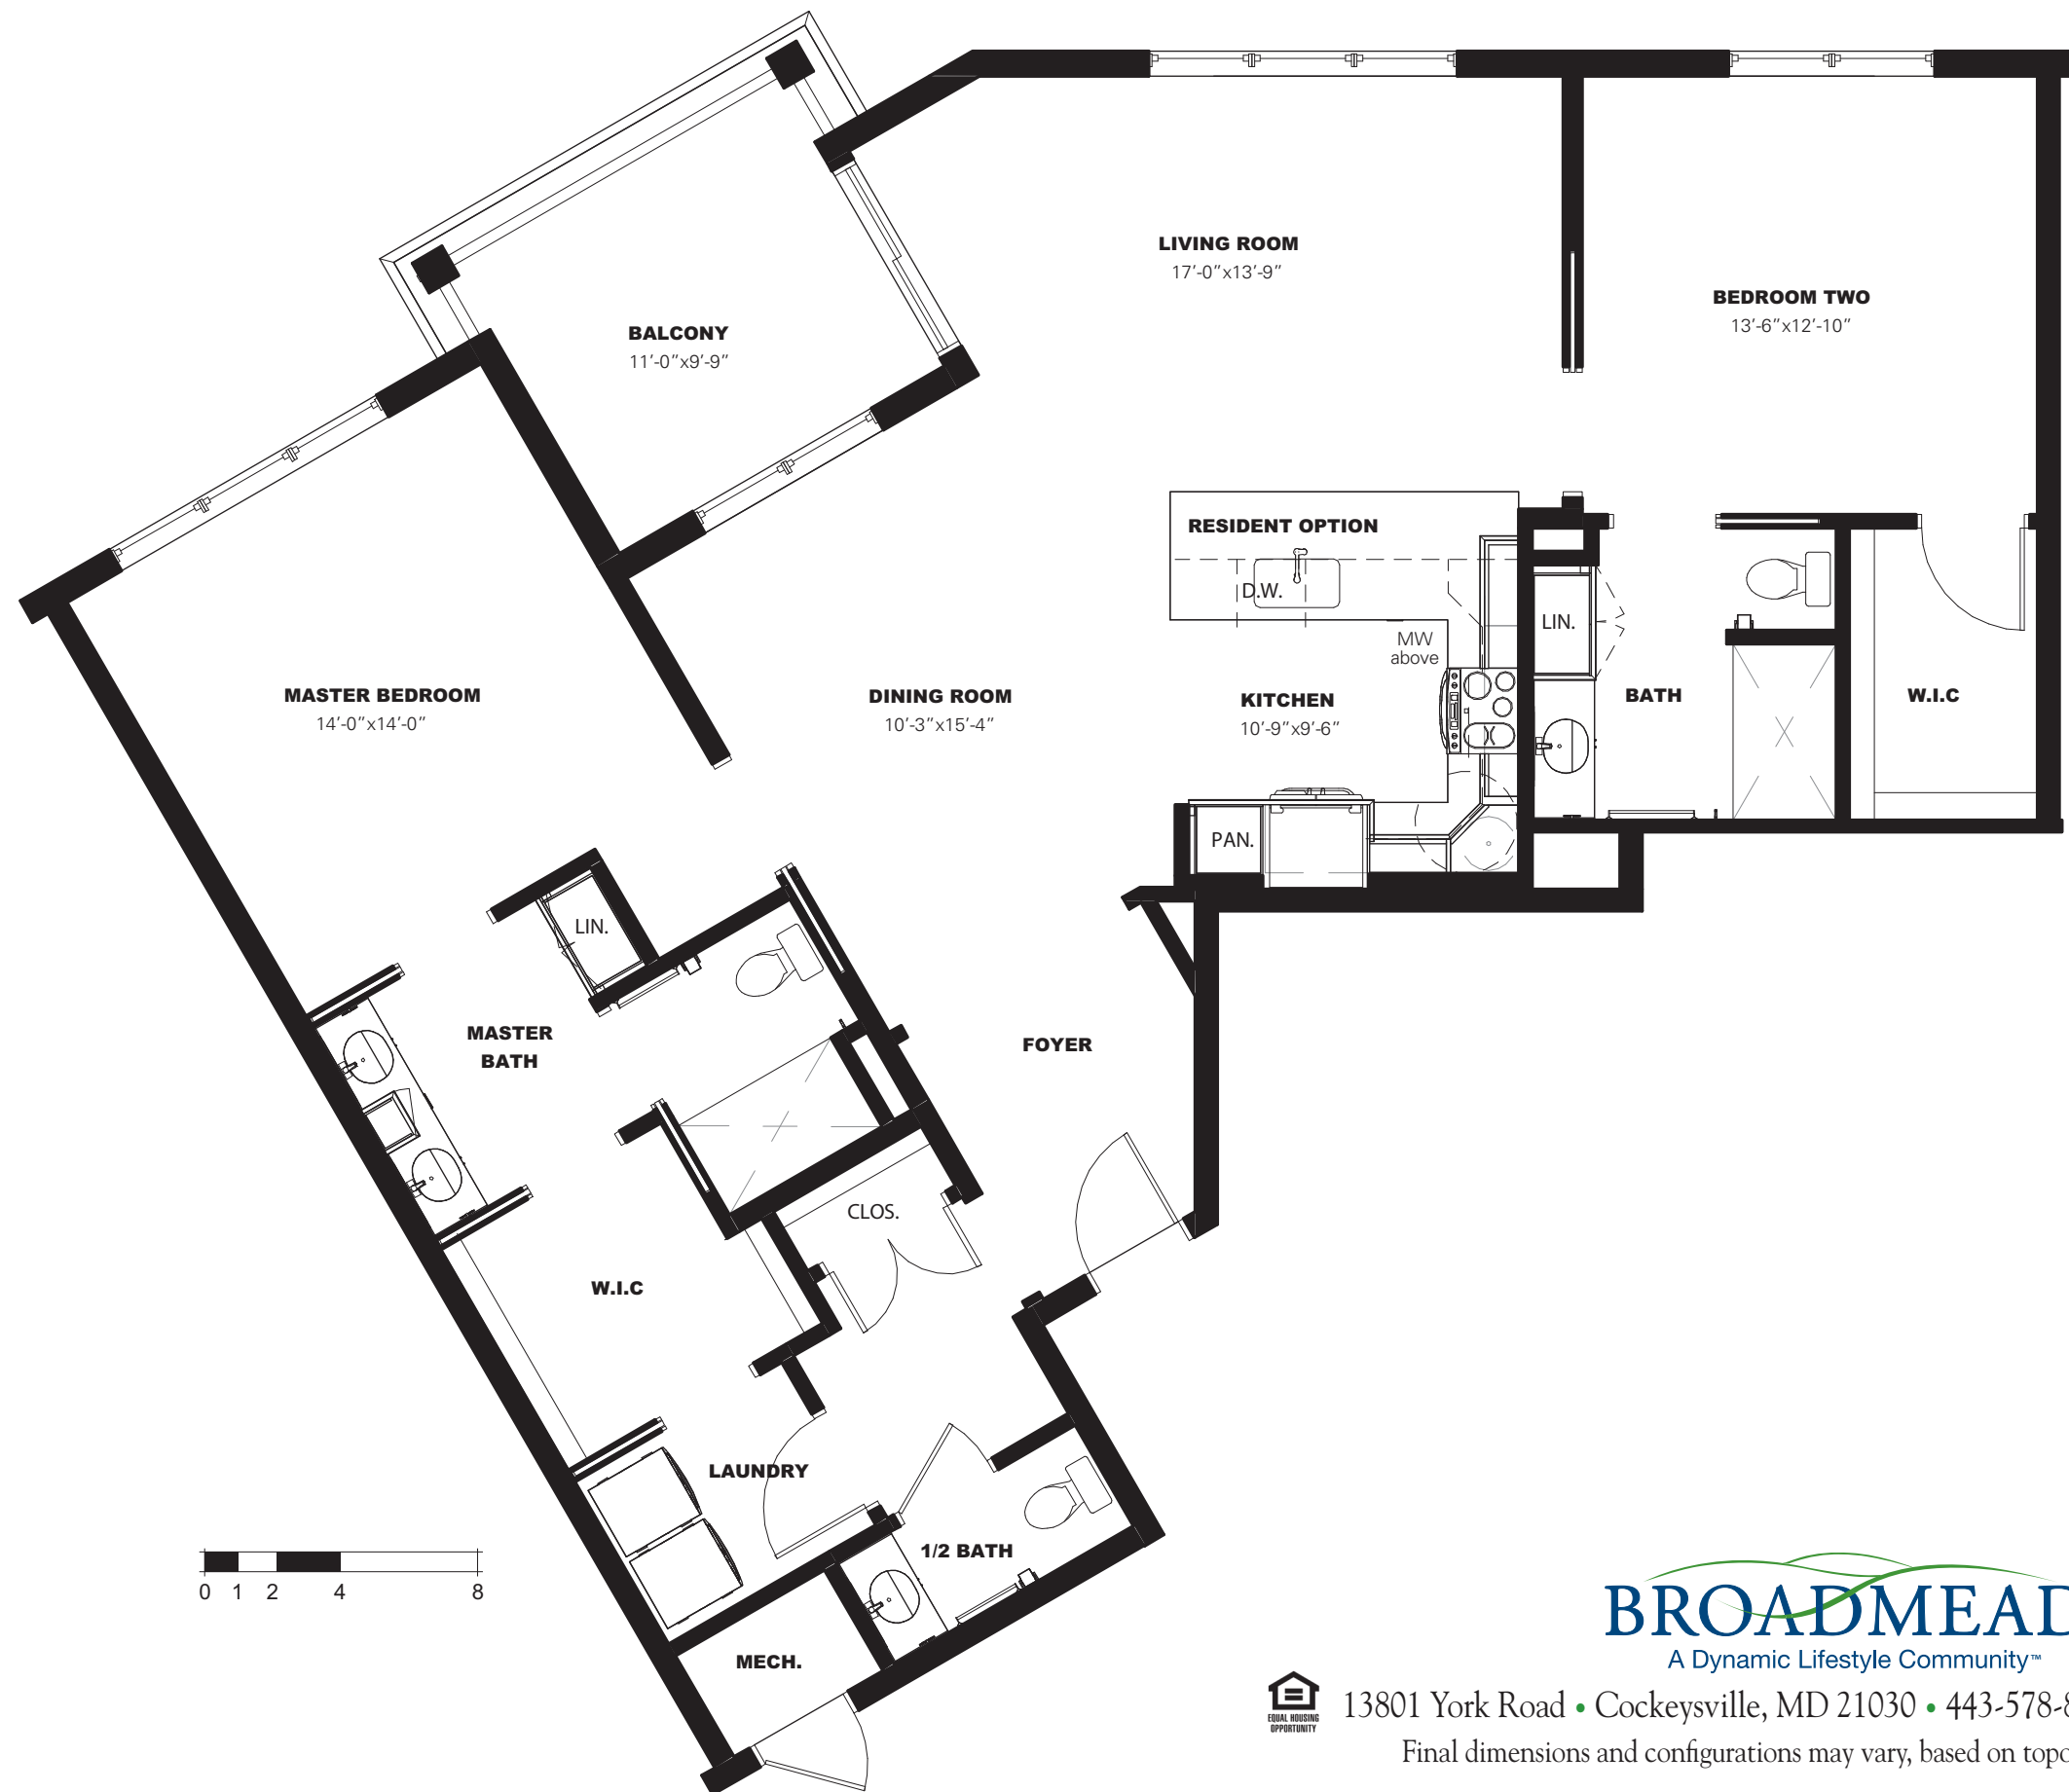

The Richardson

Two-Bedroom • 1,470 square feet

BROADMEAD
A Dynamic Lifestyle Community™

13801 York Road • Cockeysville, MD 21030 • 443-578-8008 • Broadmead.org

Final dimensions and configurations may vary, based on topographical variances.